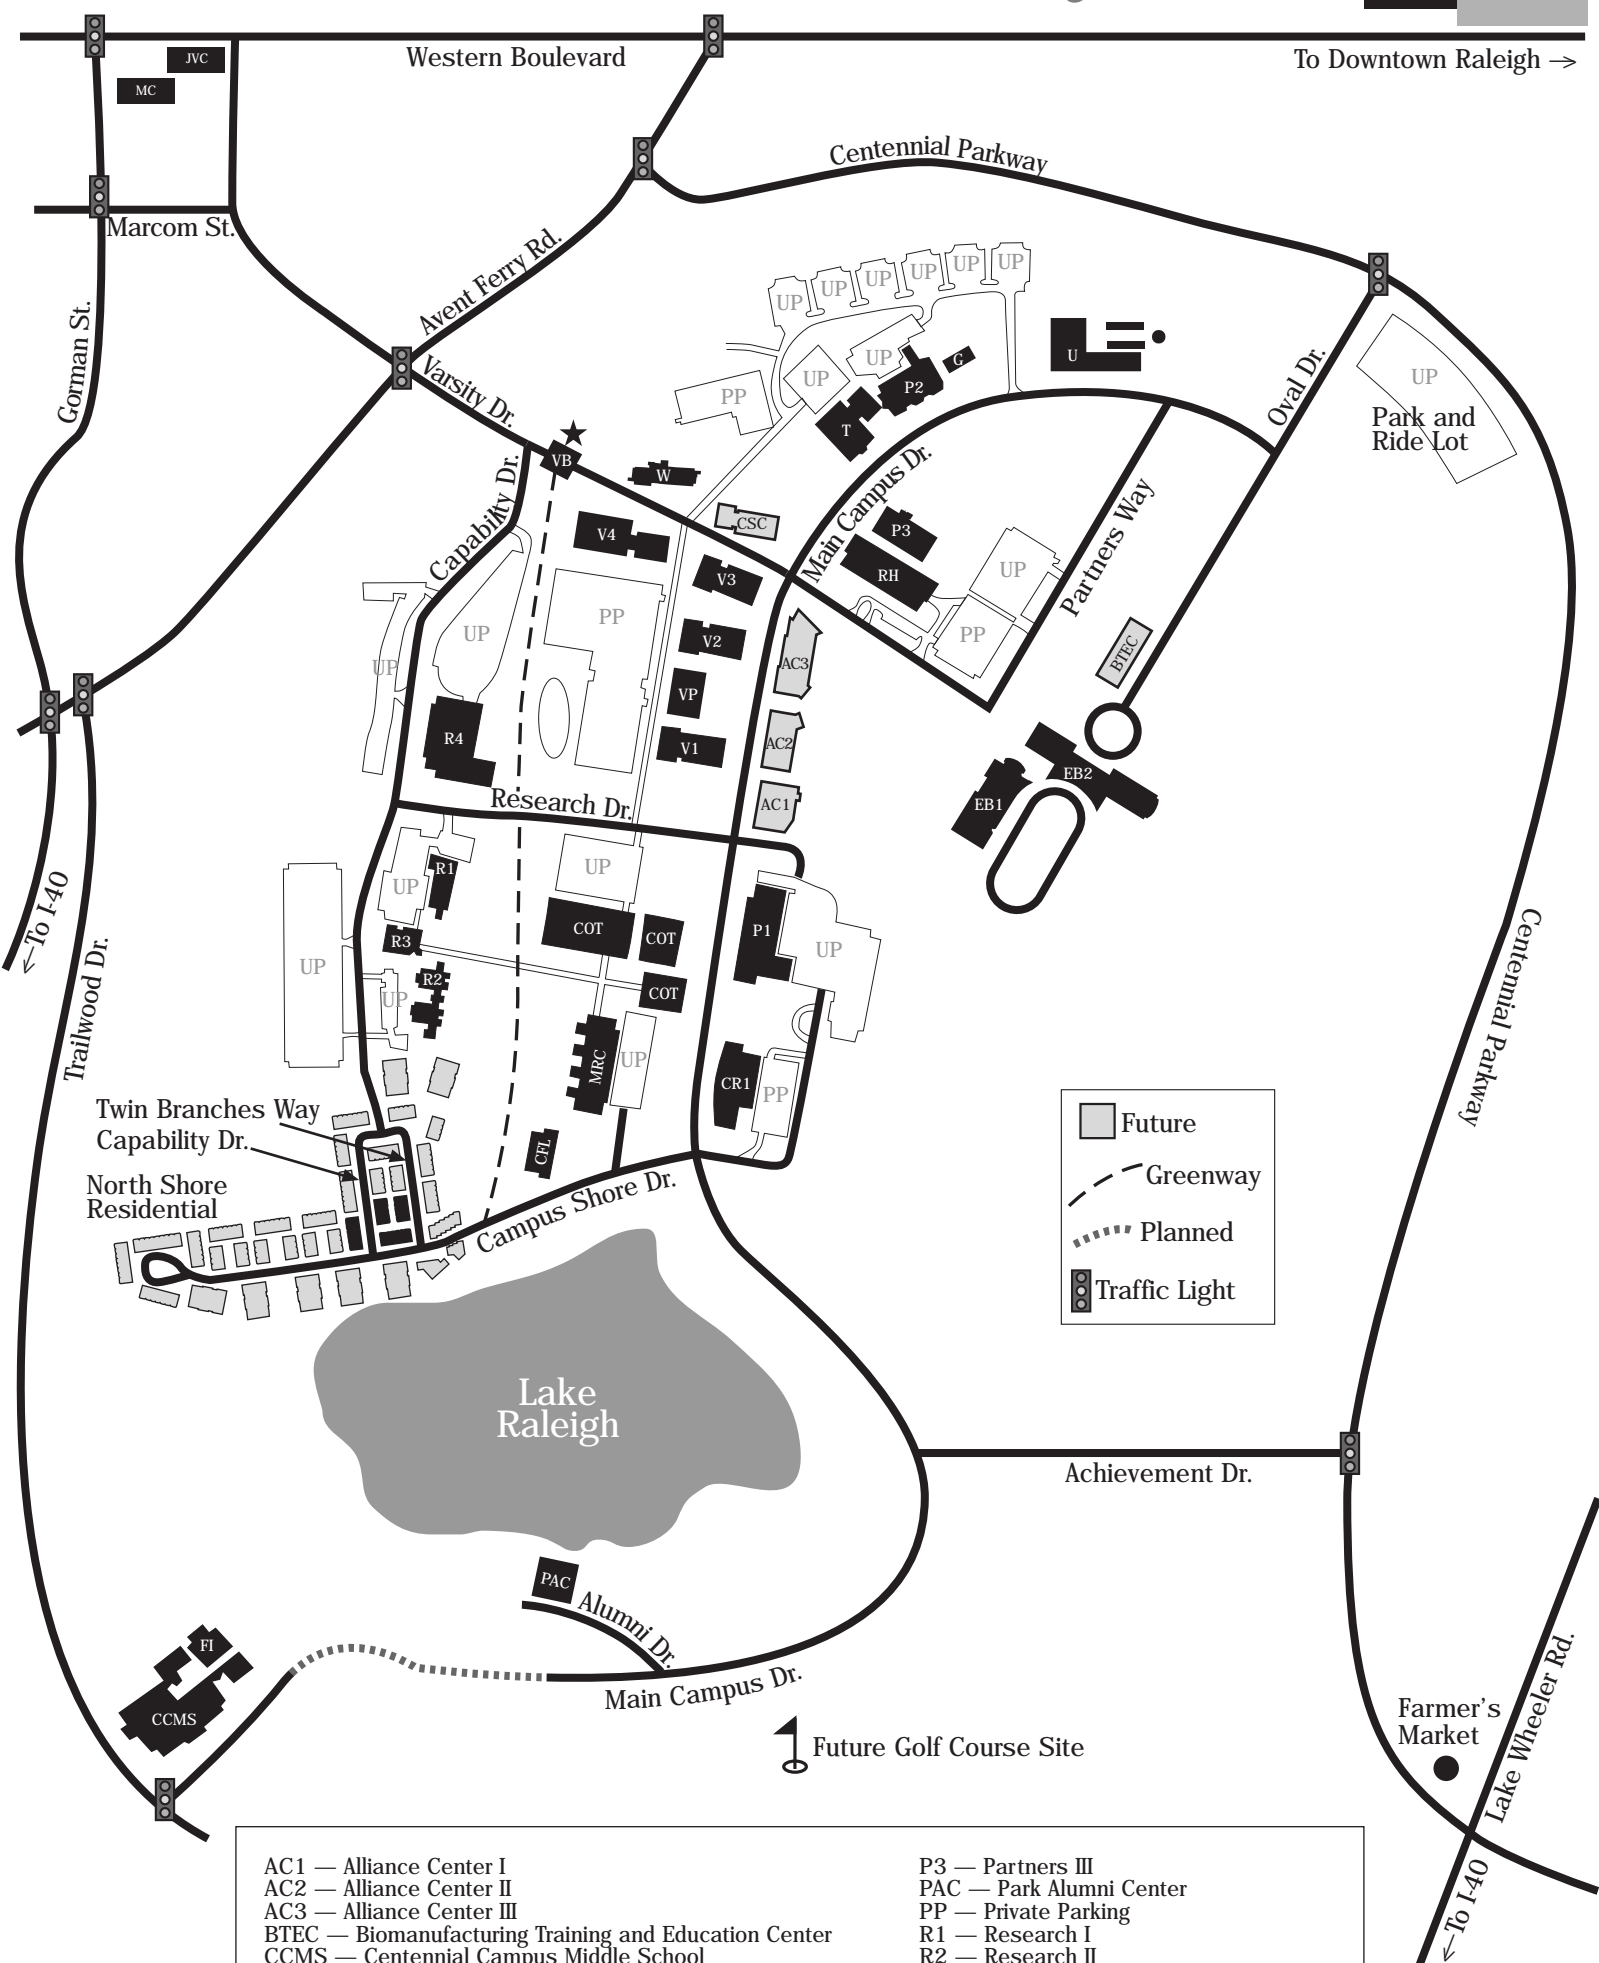

Centennial Campus NC State University

- | | |
|--|--------------------------------------|
| AC1 — Alliance Center I | P3 — Partners III |
| AC2 — Alliance Center II | PAC — Park Alumni Center |
| AC3 — Alliance Center III | PP — Private Parking |
| BTEC — Biomufacturing Training and Education Center | R1 — Research I |
| CCMS — Centennial Campus Middle School | R2 — Research II |
| CFL — Constructed Facilities Lab | R3 — Research III |
| CR1 — Corporate Research I | R4 — Research IV |
| CSC — Centennial Science Center | RH — Red Hat |
| COT — College of Textiles | T — Toxicology |
| EB1 — Engineering Building I - College of Engineering | U — Centennial Campus Utility Plant |
| EB2 — Engineering Building II - College of Engineering | UP — University Parking |
| FI — Friday Institute for Educational Innovation | V1 — Venture I |
| G — Greenhouse | V2 — Venture II |
| JVC — NCSU Joyner Visitor Center | V3 — Venture III |
| MC — McKimmon Center | V4 — Venture IV |
| MRC — Monteith Research Center | ★VB — Visitor's Booth |
| P1 — Partners I | VP — Venture Place |
| P2 — Partners II | W — NC Wildlife Resources Commission |